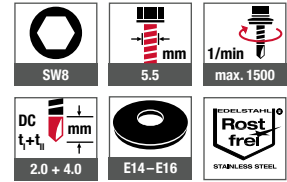

Self-drilling screw JT4-6-5.5

Cross references

Socket wrench insert SW8
Cordless screwdriver ASCS 6.3

Application range

- > Fastening aluminium profiles to aluminium substructure ≤ 4 mm

Properties

- > A2 stainless steel

Applications

Technical specifications

Certifications

Product online

Order description	Length [mm]	Clamping thickness [mm]	PU [pieces]	Price/100 [EUR]	Article number	EAN
JT4-6-5.5x22	22	0–10	500		7380508301	4061245014340
JT4-6-5.5x22 VE100	22	0–10	100		6380508301	4061245025452
JT4-6-5.5x30	30	0–18	500		7380509301	4061245014326
Sealing washer E14, Ø 14 mm						
JT4-6-5.5x22-E14	22	0–7	500		3502109460	4061245027272
JT4-6-5.5x30-E14	30	0–15	500		3502309461	4061245027258
Sealing washer E16, Ø 16 mm						
JT4-6-5.5x22-E16	22	0–7	500		3502111460	4061245027265
JT4-6-5.5x30-E16	30	0–15	500		3502311461	4061245050720